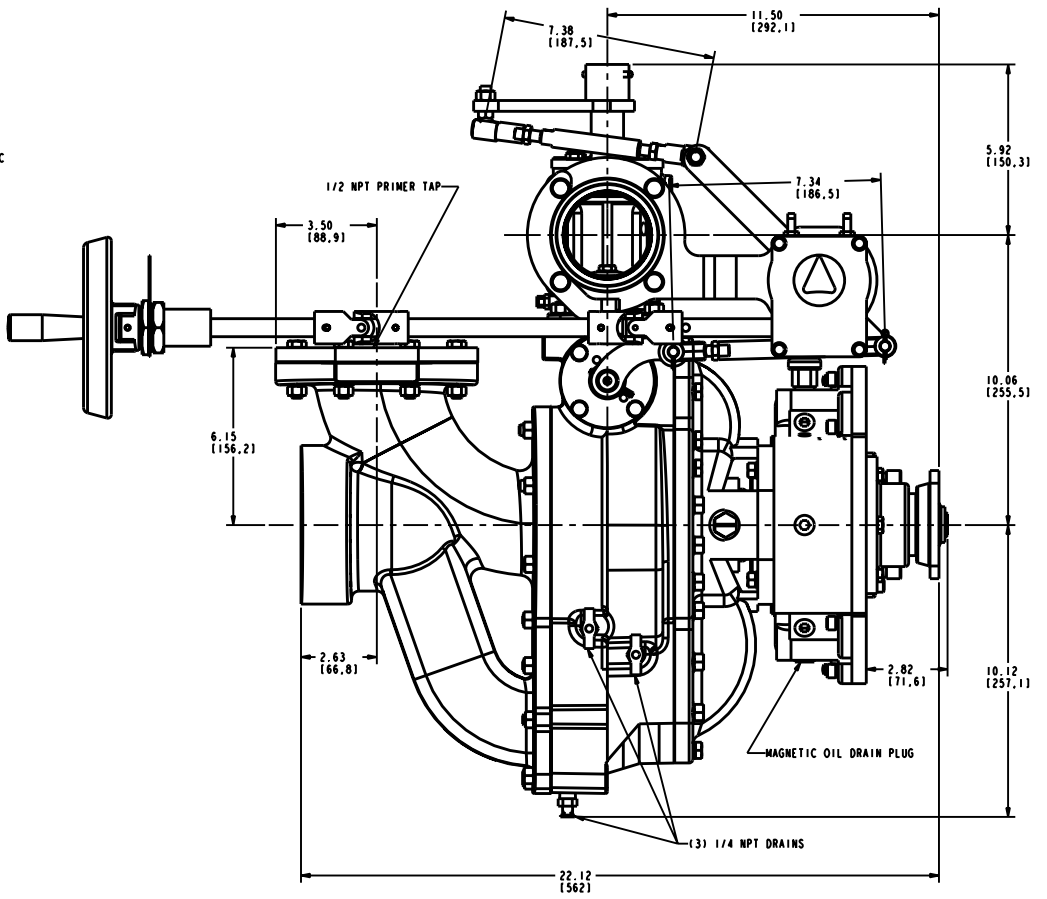

NAME:SMS OBJECT:DJD0600 DATE:23-AUG-07 13:52:54

REVISIONS			
LTB	DESCRIPTION	DATE	CHG NO. APPR

REMOVE SHARP EDGES	1 INCH (25.4 MILLIMETER)	OLD PART NO.	TOLERANCE AS SHOWN	DATE 22-AUG-07	SCALE 1:1
INTEGRAL DESCRIPTION:	MATERIAL NO.	PATTERN NO.	CONTRACT NO.	DATE 22-AUG-07	SCALE 1:1
THIS DRAWING IS THE PROPERTY OF U.S. DARLEY & CO. UNAUTHORIZED REPRODUCTION IS PROHIBITED		ALL DIMENSIONS IN INCHES UNLESS NOTED		DO NOT SCALE PRINT	
U.S. Darley & Co. SALESPERSONS, INC. - MILWAUKEE, WI			DJD0600		