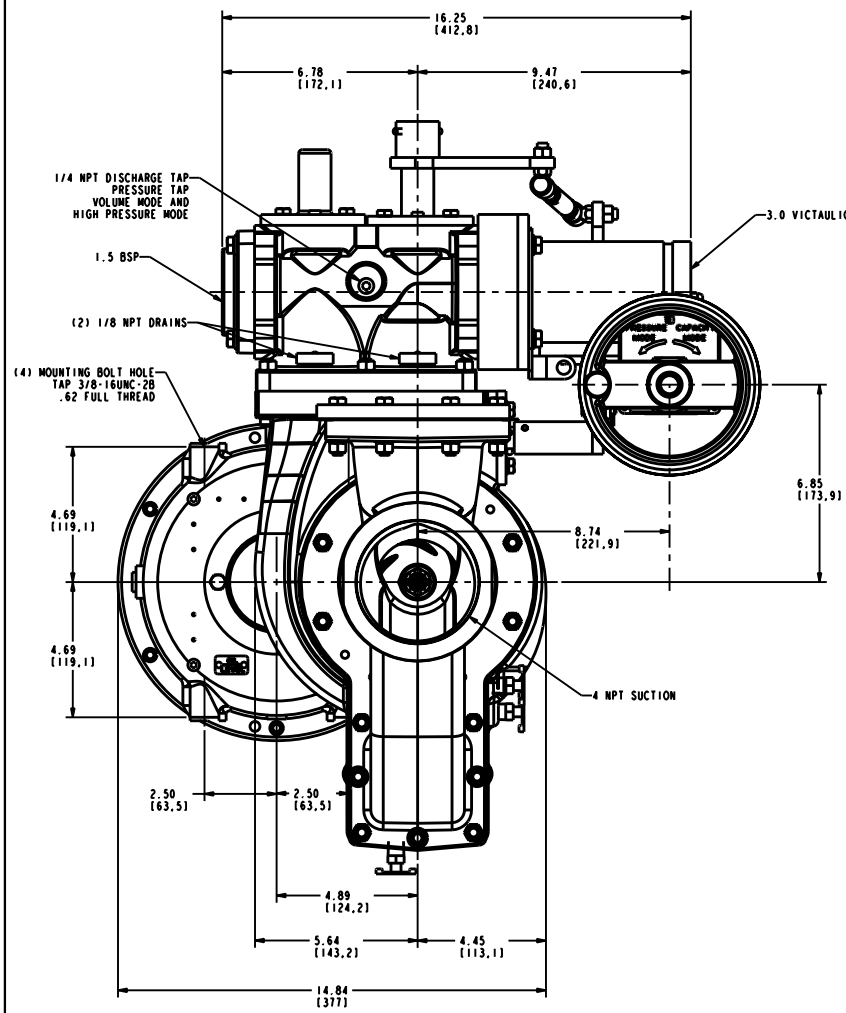

NAME:SMS OBJECT:DJD0600 DATE:23-AUG-07 13:52:54

REVISIONS			
LTB	DESCRIPTION	DATE	CHG NO. APPR

REMOVE SHARP EDGES	1 INCH (25.4 MILLIMETER)	OLD PART NO.	TOLERANCE AS SHOWN	DATE 22-AUG-07	SCALE 1:1
INTEGRAL DESCRIPTION:	MATERIAL NO.	PATTERN NO.	CONTRACT NO.	DATE 22-AUG-07	SCALE 1:1
THIS DRAWING IS THE PROPERTY OF U.S. DARLEY & CO. UNAUTHORIZED REPRODUCTION IS PROHIBITED		ALL DIMENSIONS IN INCHES UNLESS NOTED		DO NOT SCALE PRINT	
U.S. Darley & Co. SALESPERSONS, INC. - MILWAUKEE, WI			DJD0600		