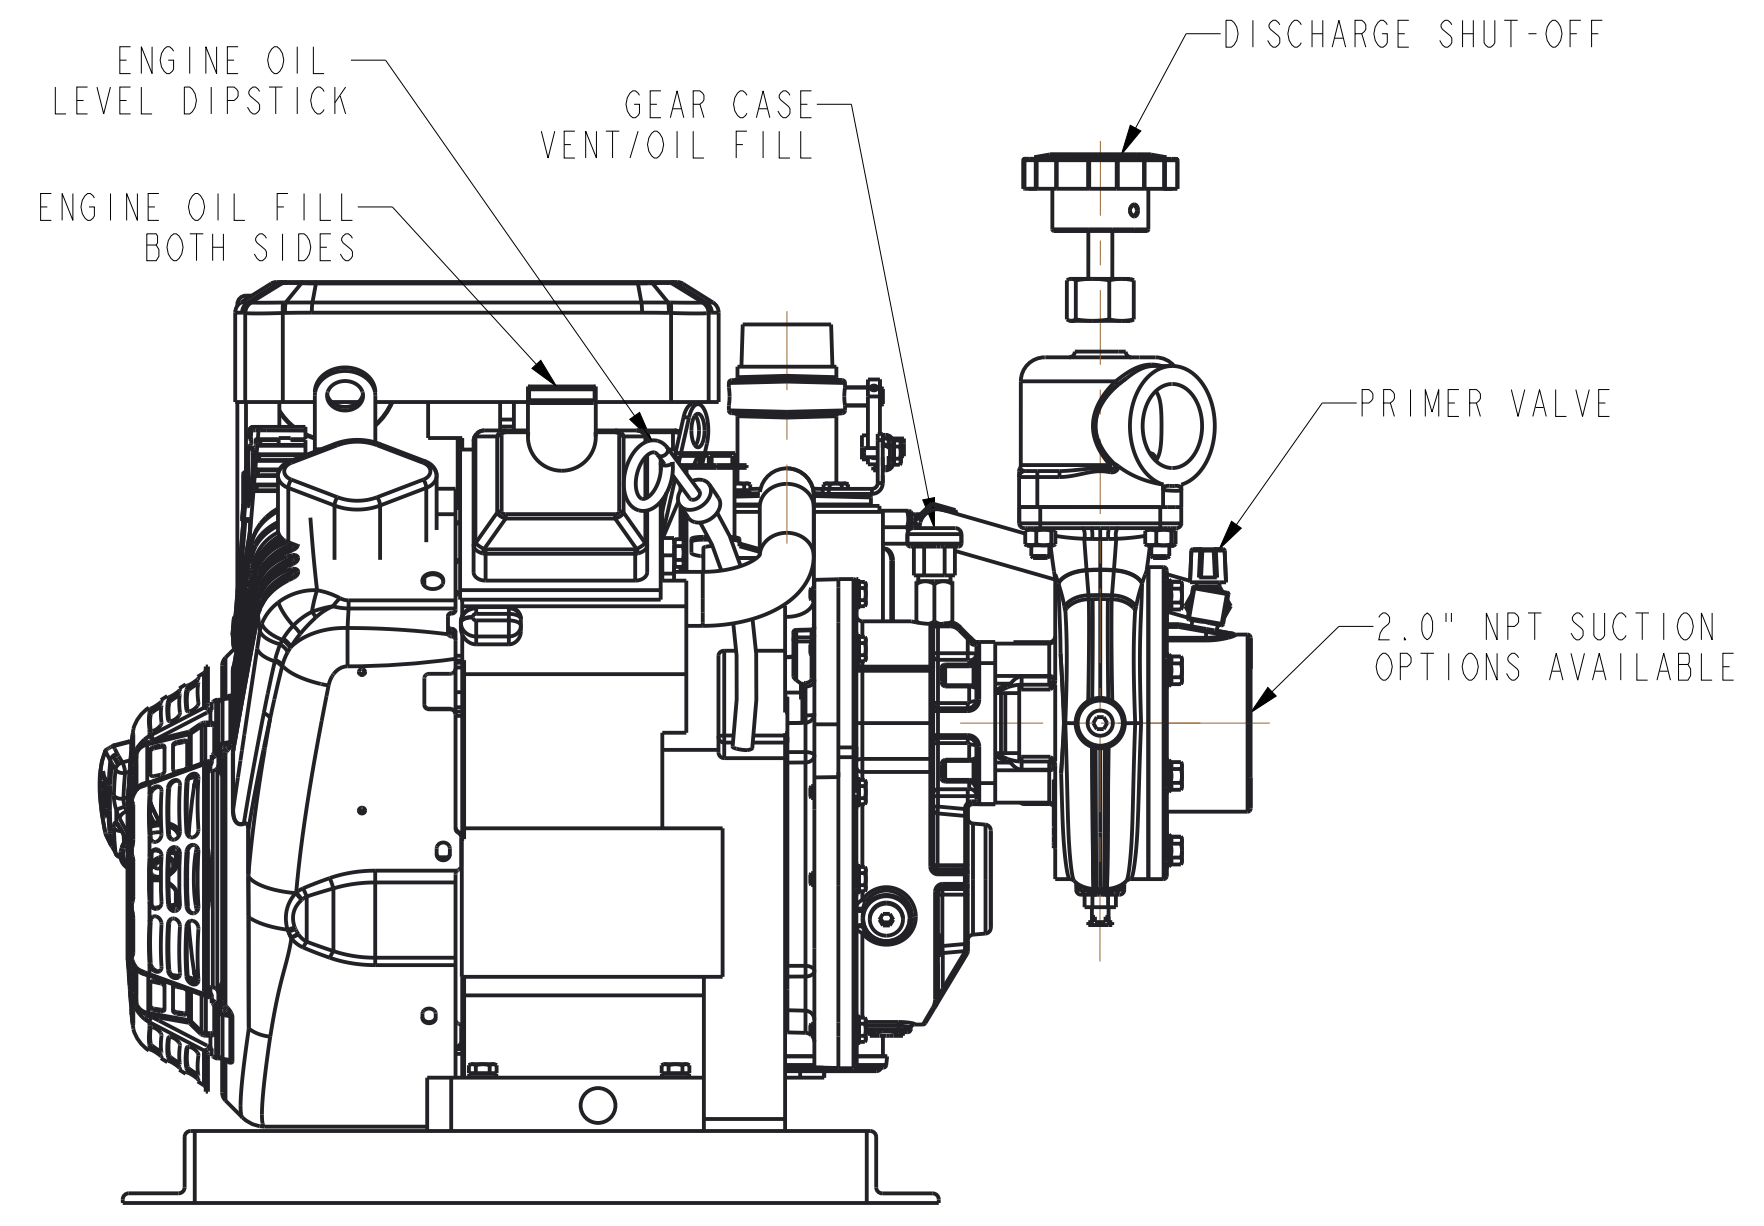

REVISIONS				
LTR	DESCRIPTION	DATE	CHG NO.	APPR'D

SCALE 1/8

APPROXIMATE WEIGHT: 190 LBS [89 KG]

REMOVE SHARP EDGES	INCH [MILLIMETER]	OLD PART NO.	TOLERANCE EXCEPT AS NOTED	W.S. Darley & Co. ITASCA, IL - CHIPPEWA FALLS, WI
MATERIAL DESCRIPTION:		MATERIAL NO.	PATTERN NO.	DWG - 1.5AGE, 23HP VANGAURD SKID
THIS DESIGN IS THE PROPERTY OF W.S. DARLEY AND CO. - UNAUTHORIZED REPRODUCTION IS PROHIBITED	ALL DIMENSIONS IN INCHES UNLESS NOTED	DR: N SMS CHWD: TED TRCD:	DO NOT SCALE PRINT	DATE 17APR2014 SCALE 1/4 DAD0716