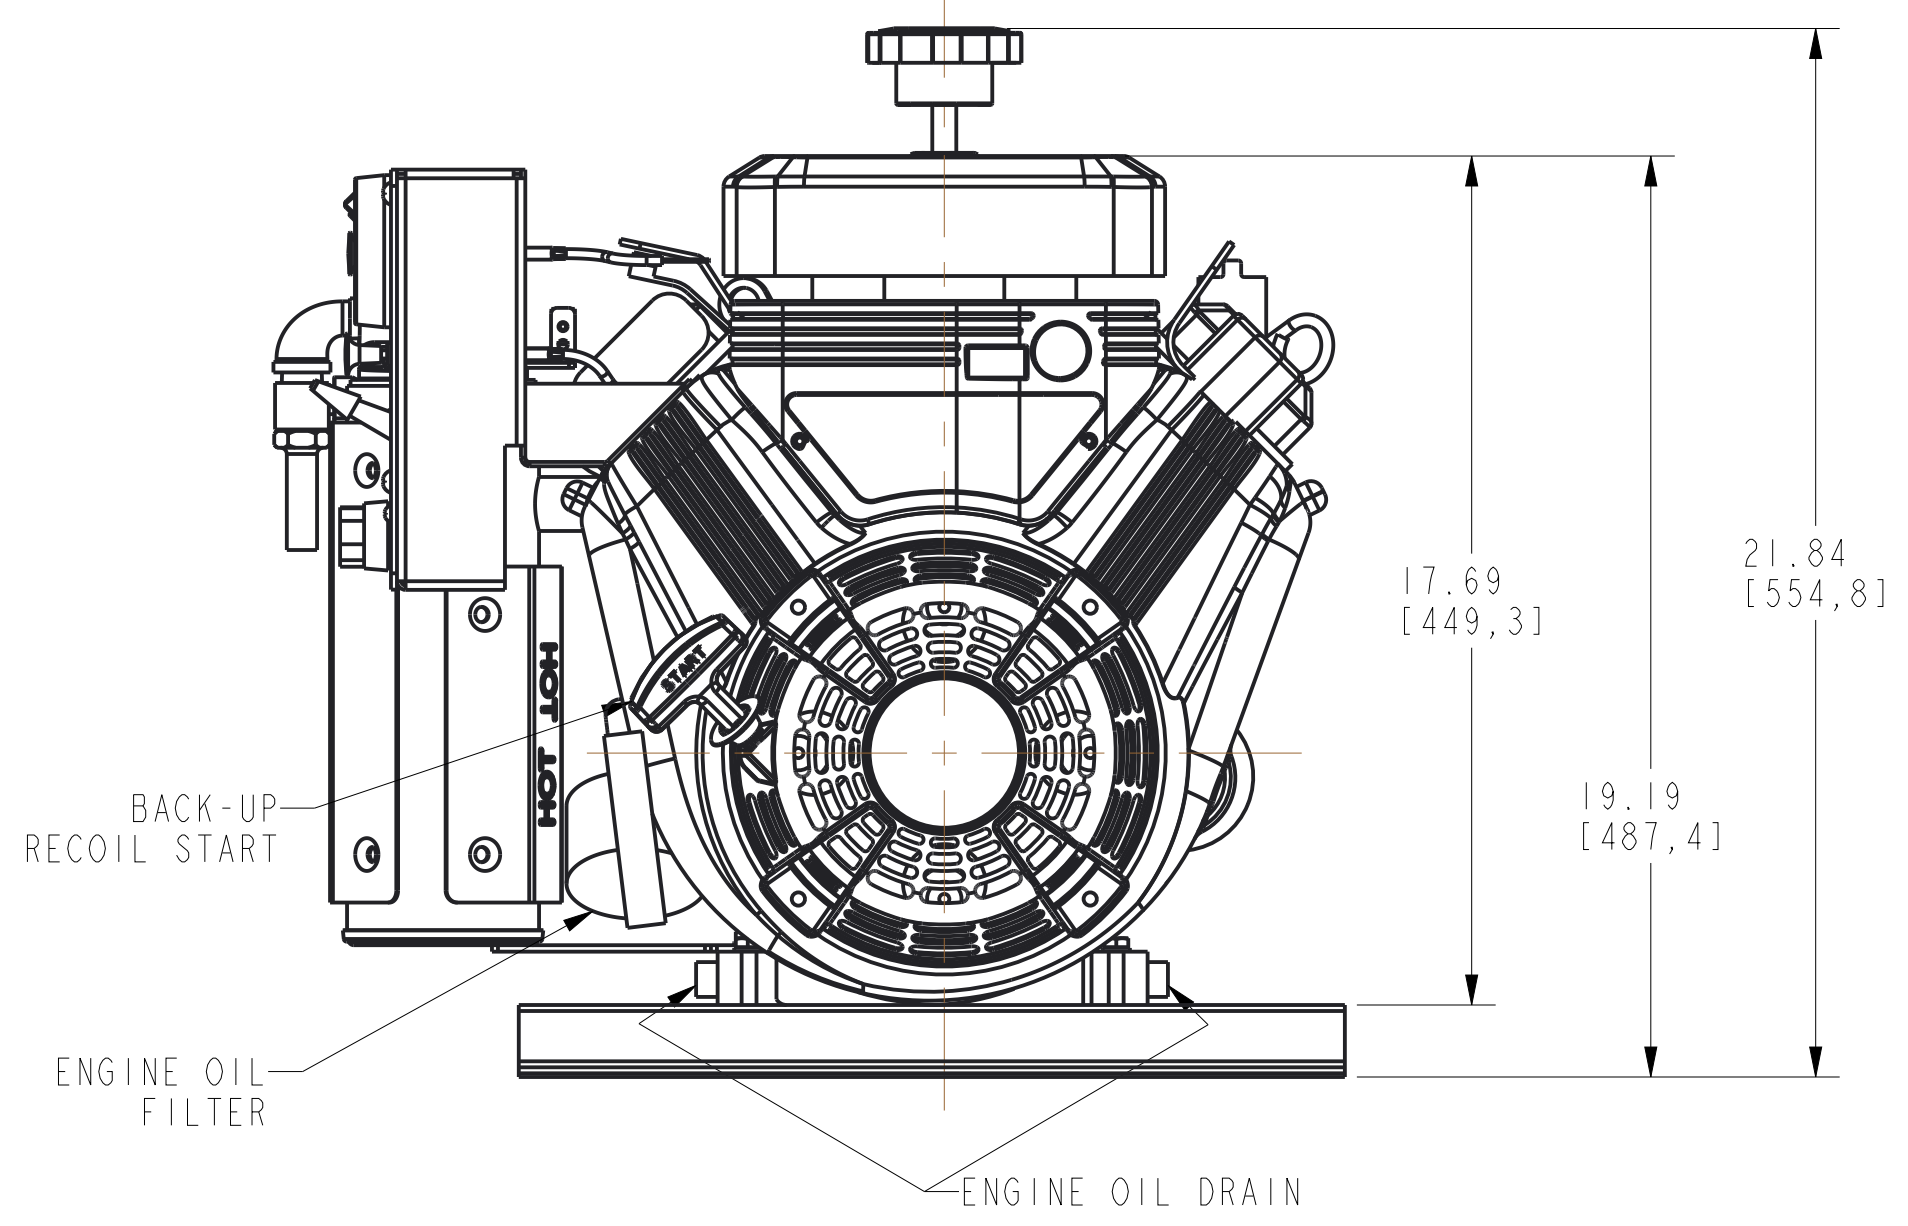

REVISIONS				
LTR	DESCRIPTION	DATE	CHG NO.	APPR'D

SCALE 1/8

APPROXIMATE WEIGHT: 190 LBS [89 KG]

REMOVE SHARP EDGES	INCH [MILLIMETER]	OLD PART NO.	TOLERANCE EXCEPT AS NOTED	W.S. Darley & Co. ITASCA, IL - CHIPPEWA FALLS, WI
MATERIAL DESCRIPTION:		MATERIAL NO.	PATTERN NO.	DWG - 1.5AGE, 23HP VANGAURD SKID
THIS DESIGN IS THE PROPERTY OF W.S. DARLEY AND CO. - UNAUTHORIZED REPRODUCTION IS PROHIBITED	ALL DIMENSIONS IN INCHES UNLESS NOTED	DR: N SMS CHWD: TED TRCD:	DO NOT SCALE PRINT	DATE 17APR2014 SCALE 1/4 DAD0716