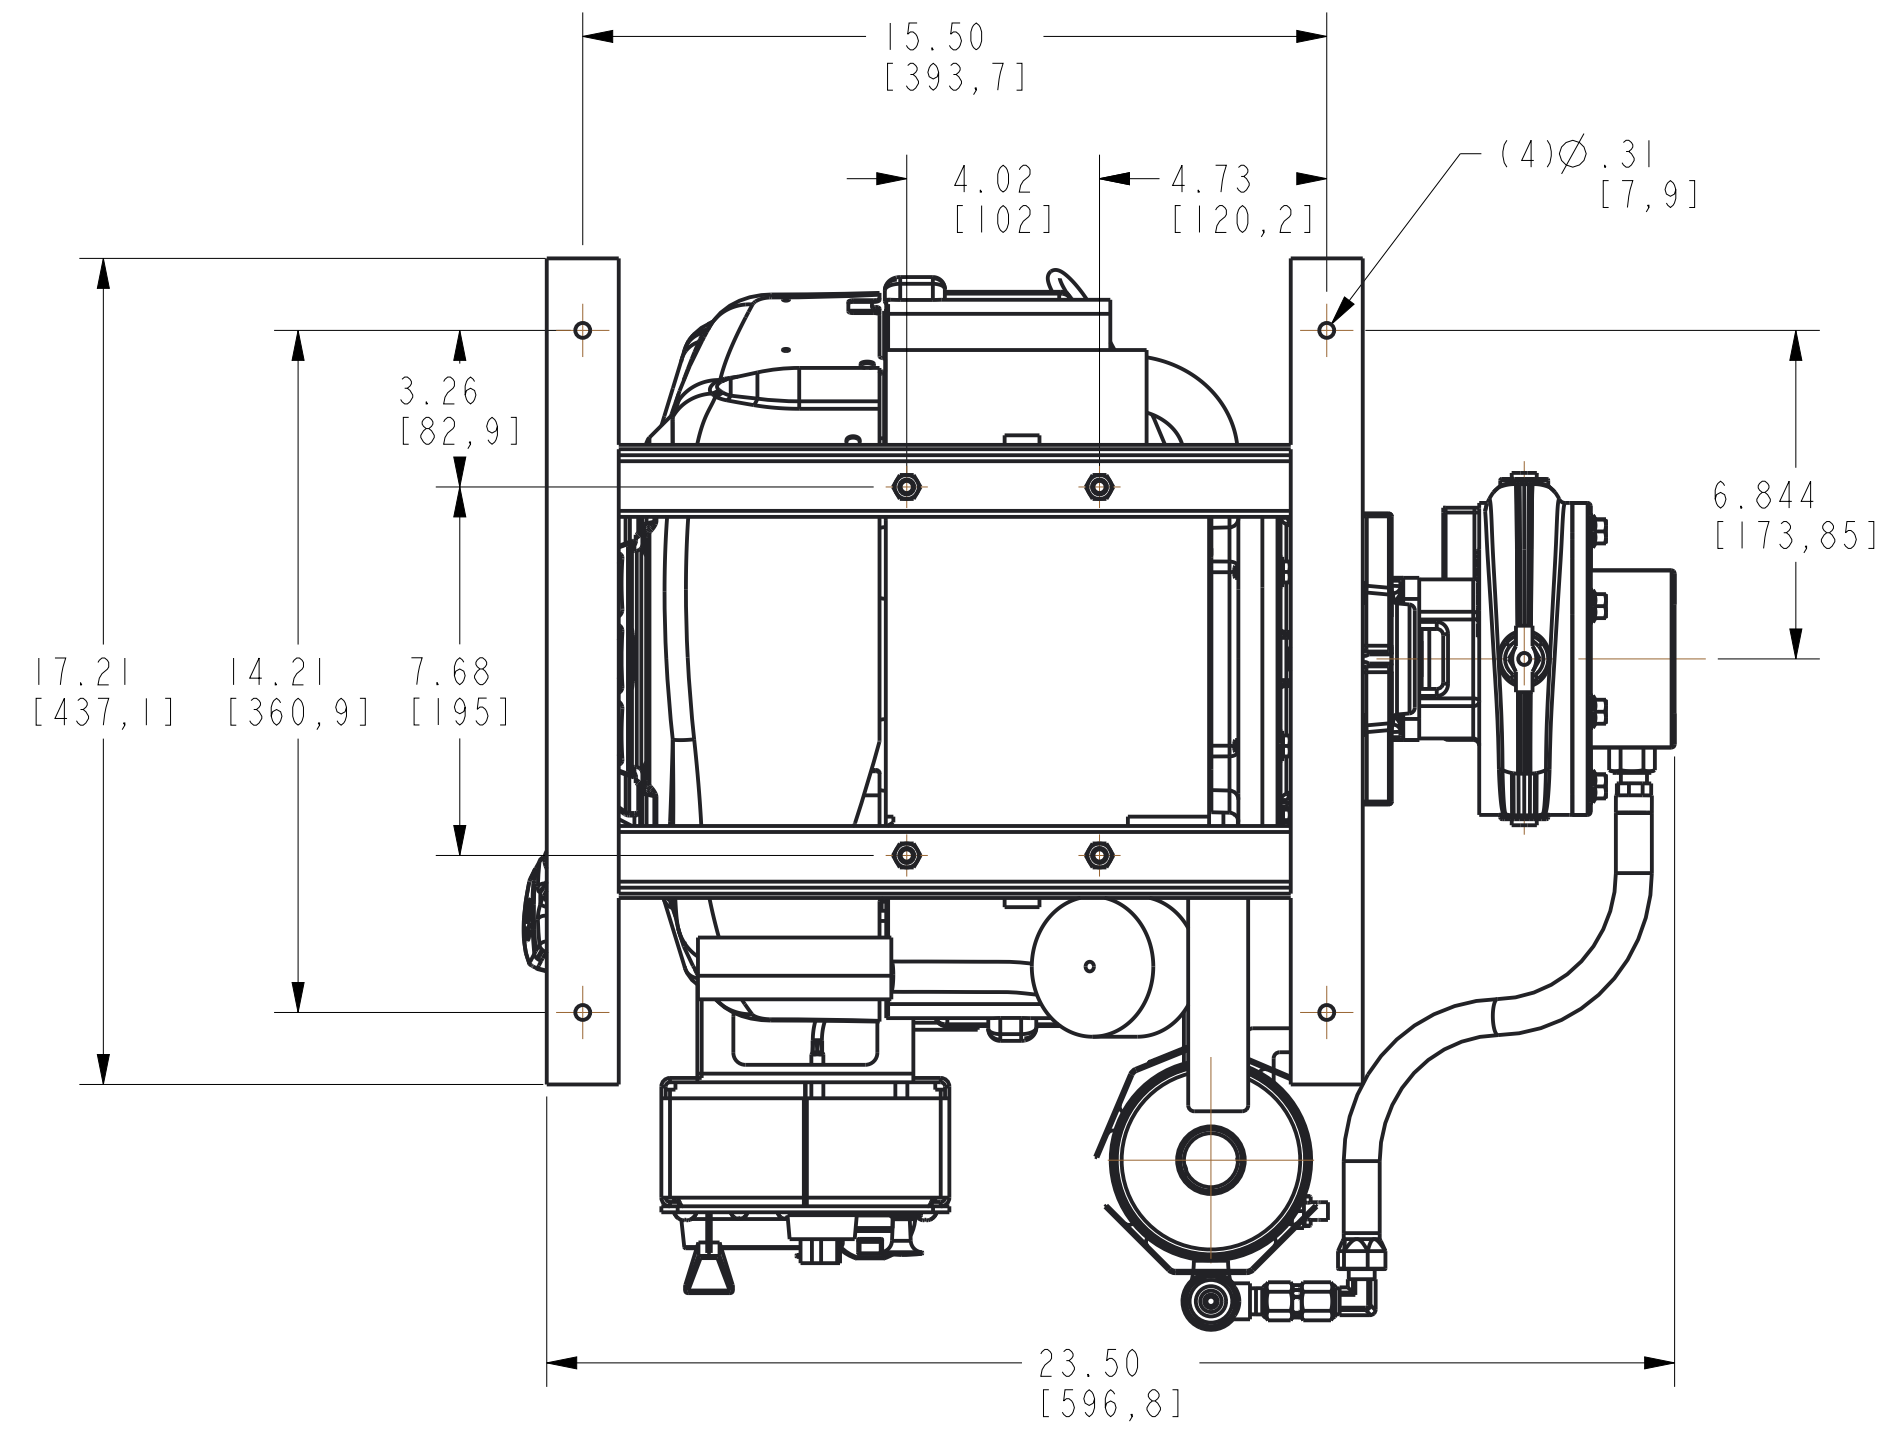

REVISIONS				
LTR	DESCRIPTION	DATE	CHG NO.	APPR'D

SCALE 1/8

APPROXIMATE WEIGHT: 190 LBS [89 KG]

REMOVE SHARP EDGES	INCH [MILLIMETER]	OLD PART NO.	TOLERANCE EXCEPT AS NOTED	W.S. Darley & Co. ITASCA, IL - CHIPPEWA FALLS, WI
MATERIAL DESCRIPTION:		MATERIAL NO.	PATTERN NO.	DWG - 1.5AGE, 23HP VANGAURD SKID
THIS DESIGN IS THE PROPERTY OF W.S. DARLEY AND CO. - UNAUTHORIZED REPRODUCTION IS PROHIBITED	ALL DIMENSIONS IN INCHES UNLESS NOTED	DR: N SMS CHWD: TED TRCD:	DO NOT SCALE PRINT	DATE 17APR2014 SCALE 1/4 DAD0716