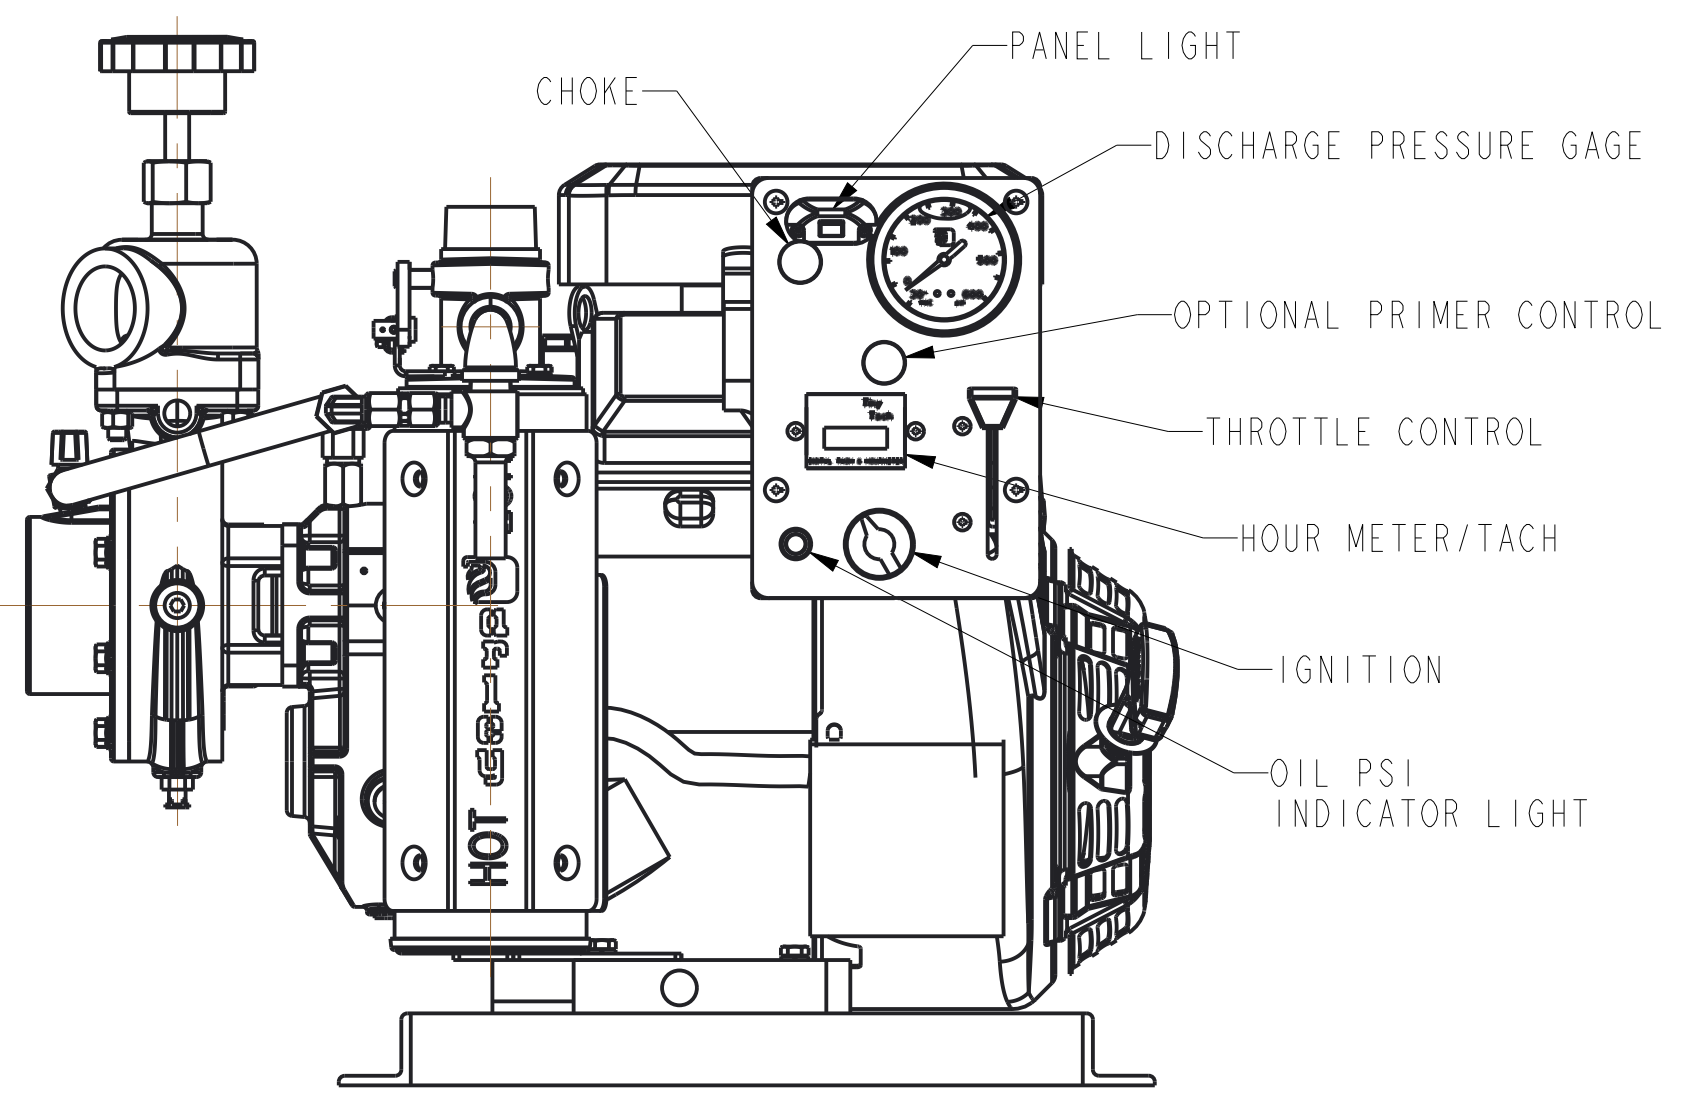

REVISIONS				
LTR	DESCRIPTION	DATE	CHG NO.	APPR'D

SCALE 1/8

APPROXIMATE WEIGHT: 190 LBS [89 KG]

REMOVE SHARP EDGES	INCH [MILLIMETER]	OLD PART NO.	TOLERANCE EXCEPT AS NOTED	W.S. Darley & Co. ITASCA, IL - CHIPPEWA FALLS, WI
MATERIAL DESCRIPTION:		MATERIAL NO.	PATTERN NO.	DWG - 1.5AGE, 23HP VANGAURD SKID
THIS DESIGN IS THE PROPERTY OF W.S. DARLEY AND CO. - UNAUTHORIZED REPRODUCTION IS PROHIBITED	ALL DIMENSIONS IN INCHES UNLESS NOTED	DR: N SMS CHWD: TED TRCD:	DO NOT SCALE PRINT	DATE 17APR2014 SCALE 1/4 DAD0716