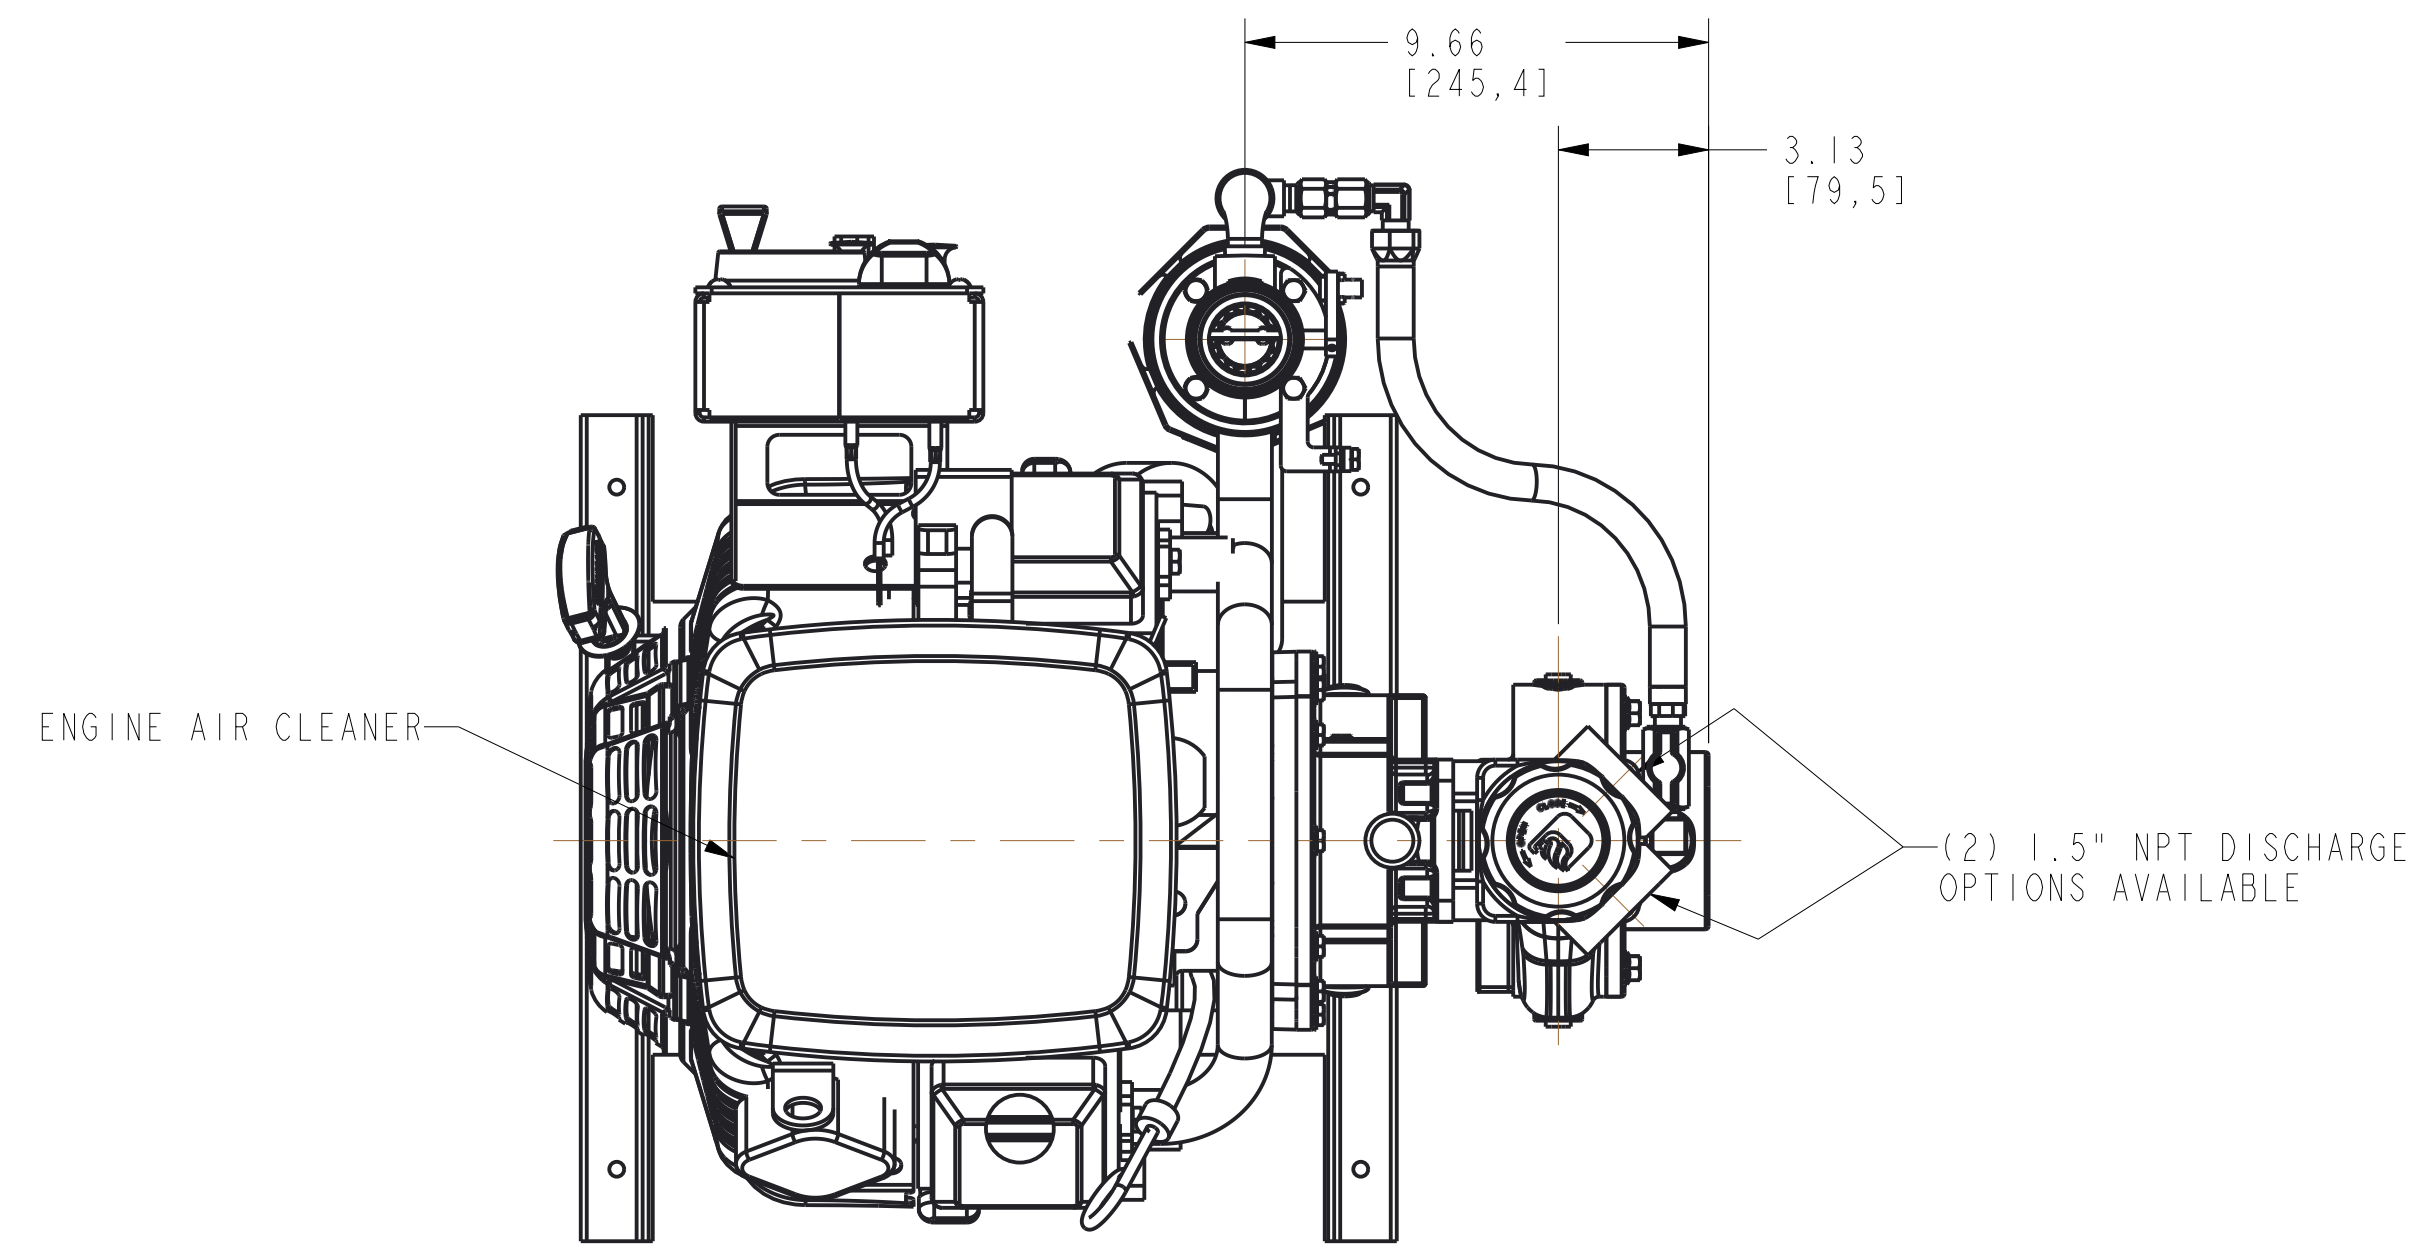

REVISIONS				
LTR	DESCRIPTION	DATE	CHG NO.	APPR'D

SCALE 1/8

APPROXIMATE WEIGHT: 190 LBS [89 KG]

REMOVE SHARP EDGES	INCH [MILLIMETER]	OLD PART NO.	TOLERANCE EXCEPT AS NOTED	W.S. Darley & Co. ITASCA, IL - CHIPPEWA FALLS, WI
MATERIAL DESCRIPTION:		MATERIAL NO.	PATTERN NO.	DWG - 1.5AGE, 23HP VANGAURD SKID
THIS DESIGN IS THE PROPERTY OF W.S. DARLEY AND CO. - UNAUTHORIZED REPRODUCTION IS PROHIBITED	ALL DIMENSIONS IN INCHES UNLESS NOTED	DR: N SMS CHWD: TED TRCD:	DO NOT SCALE PRINT	DATE 17APR2014 SCALE 1/4 DAD0716