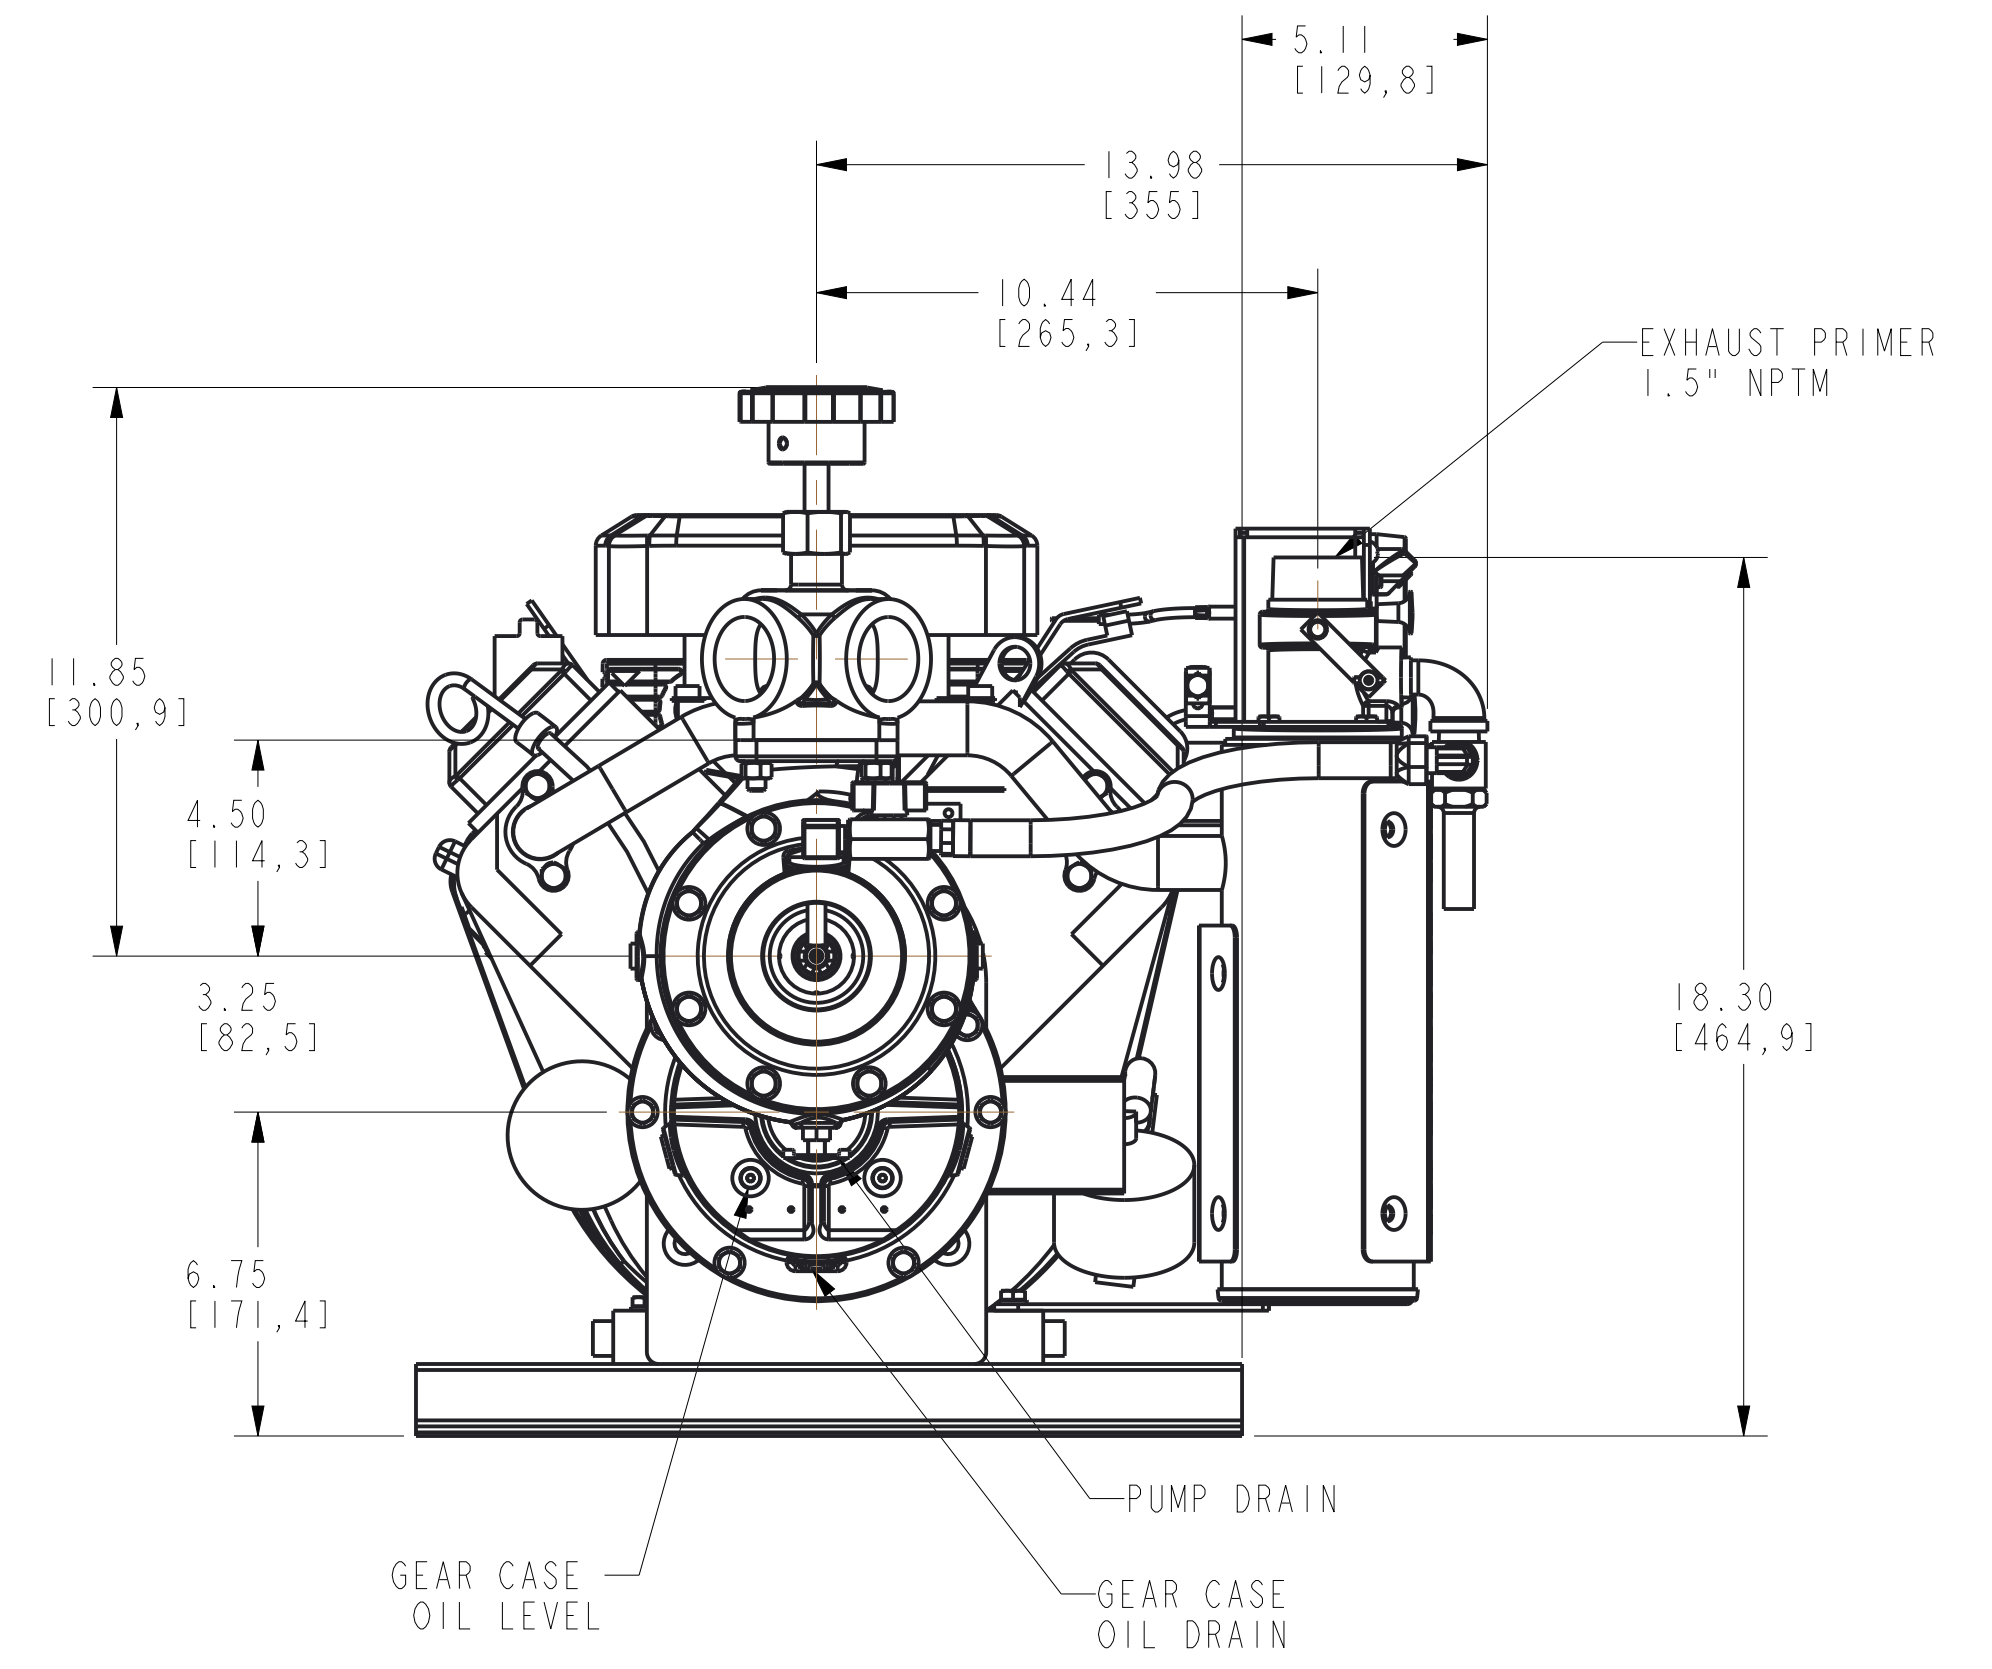

REVISIONS				
LTR	DESCRIPTION	DATE	CHG NO.	APPR'D

SCALE 1/8

APPROXIMATE WEIGHT: 190 LBS [89 KG]

REMOVE SHARP EDGES	INCH [MILLIMETER]	OLD PART NO.	TOLERANCE EXCEPT AS NOTED	W.S. Darley & Co. ITASCA, IL - CHIPPEWA FALLS, WI
MATERIAL DESCRIPTION:		MATERIAL NO.	PATTERN NO.	DWG - 1.5AGE, 23HP VANGAURD SKID
THIS DESIGN IS THE PROPERTY OF W.S. DARLEY AND CO. - UNAUTHORIZED REPRODUCTION IS PROHIBITED	ALL DIMENSIONS IN INCHES UNLESS NOTED	DR: N SMS CHWD: TED TRCD:	DO NOT SCALE PRINT	DATE 17APR2014 SCALE 1/4 DAD0716