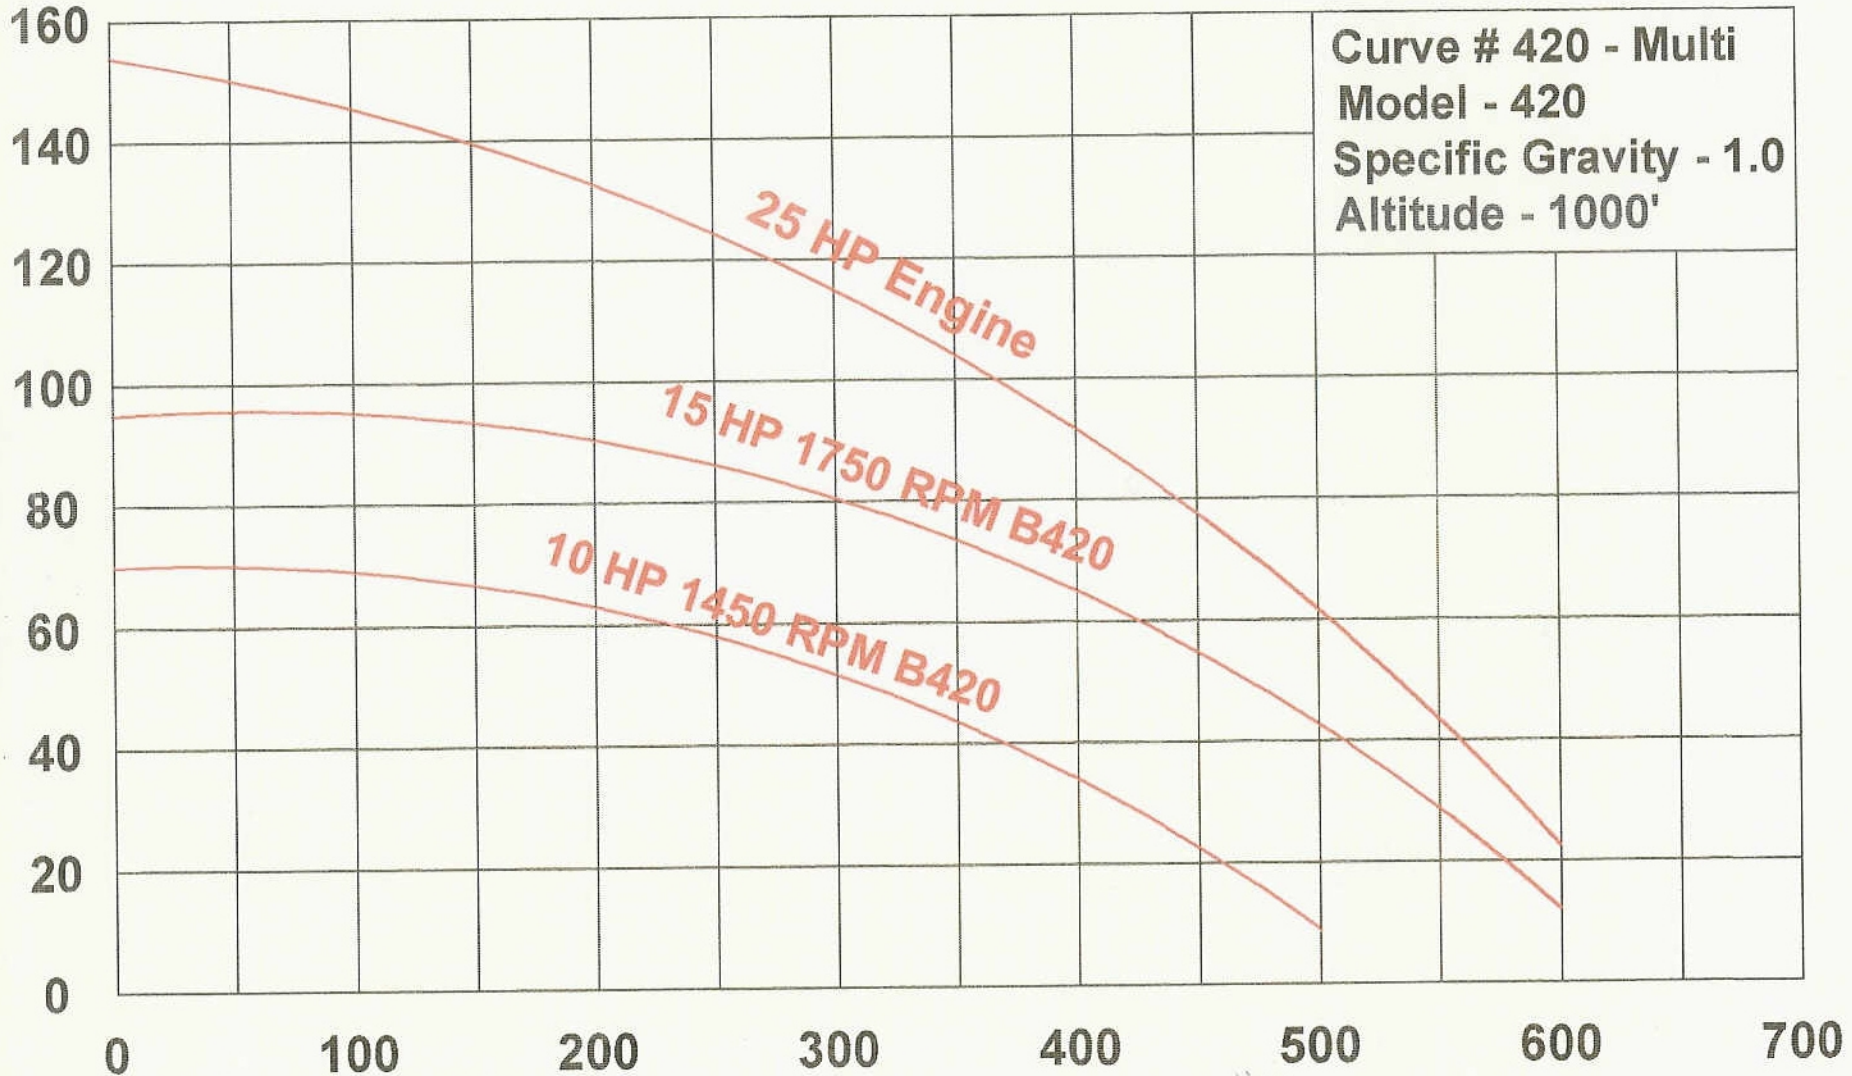

Feet Total Head

Capacity U.S. Gallons Per Minute