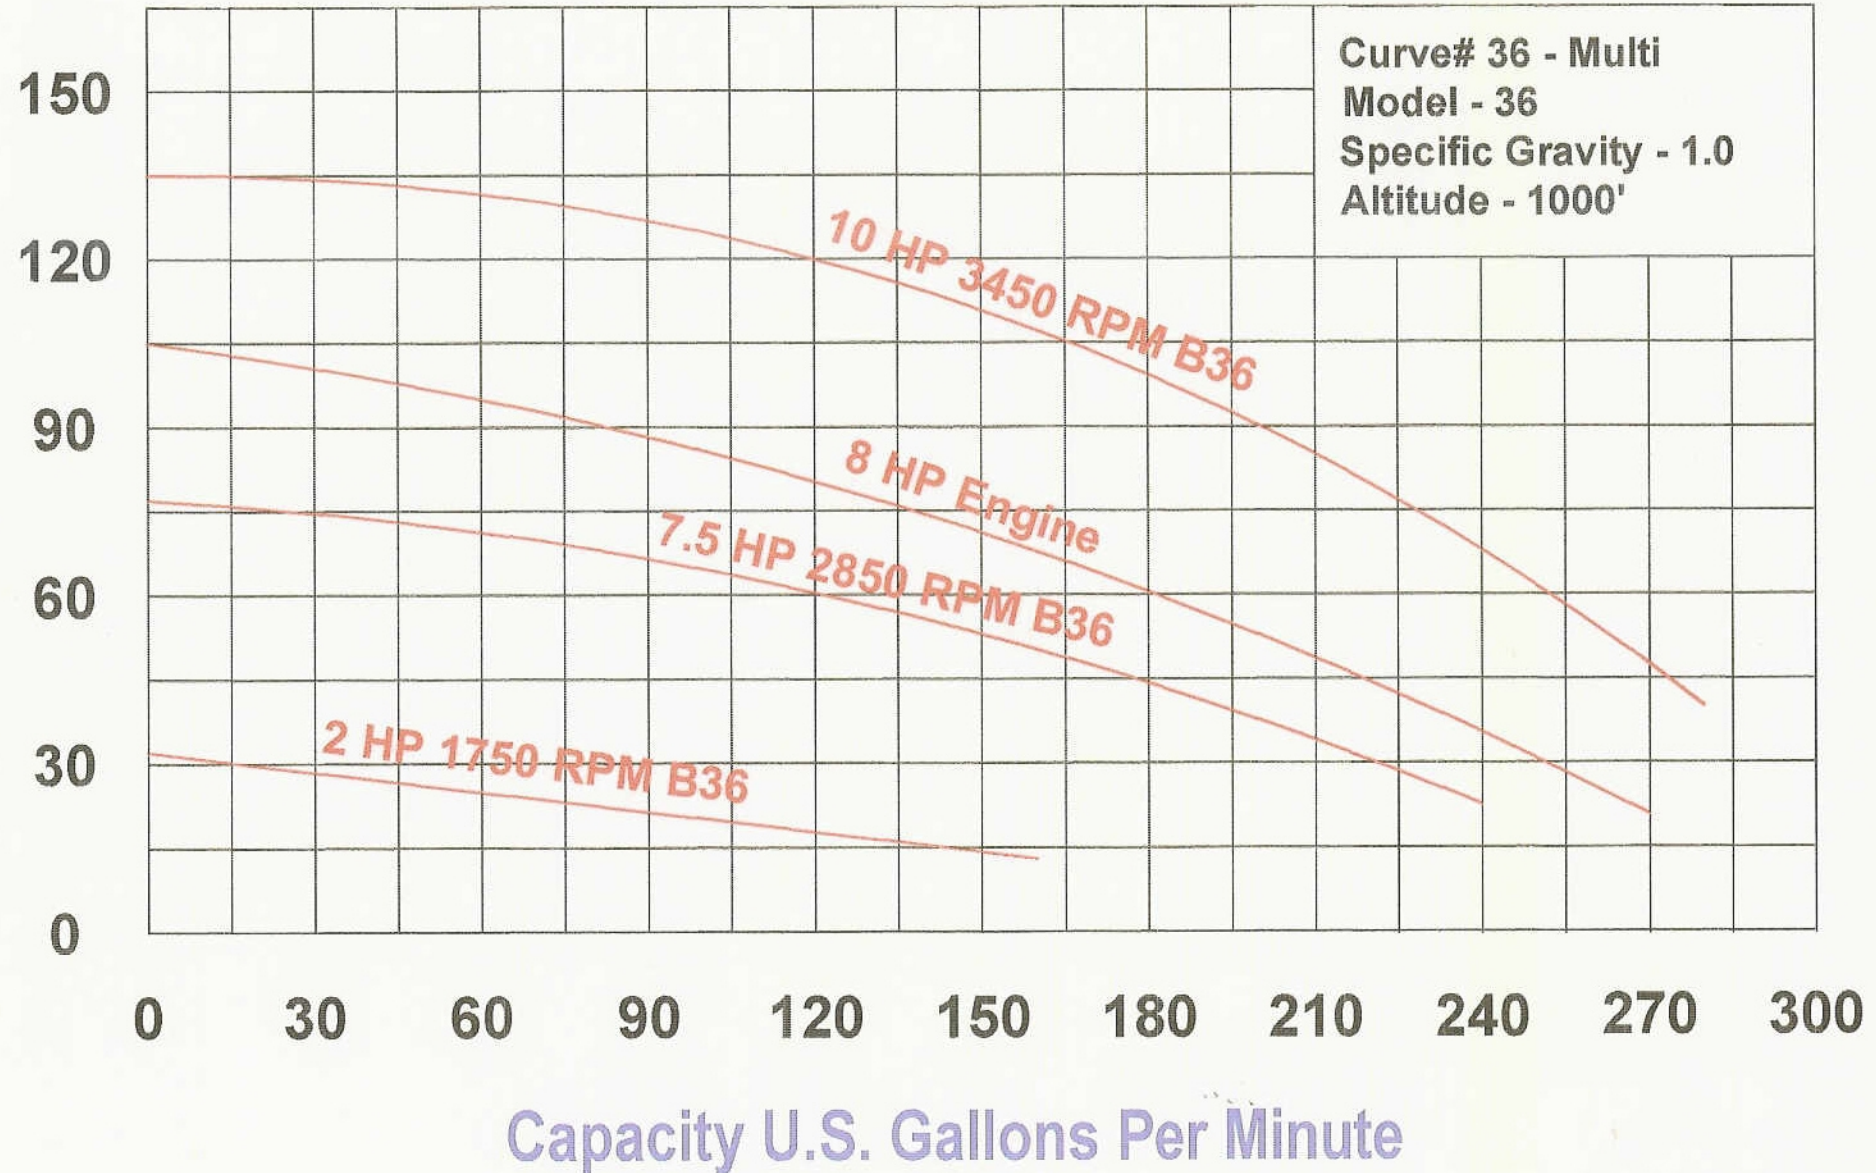

Feet Total Head

Capacity U.S. Gallons Per Minute